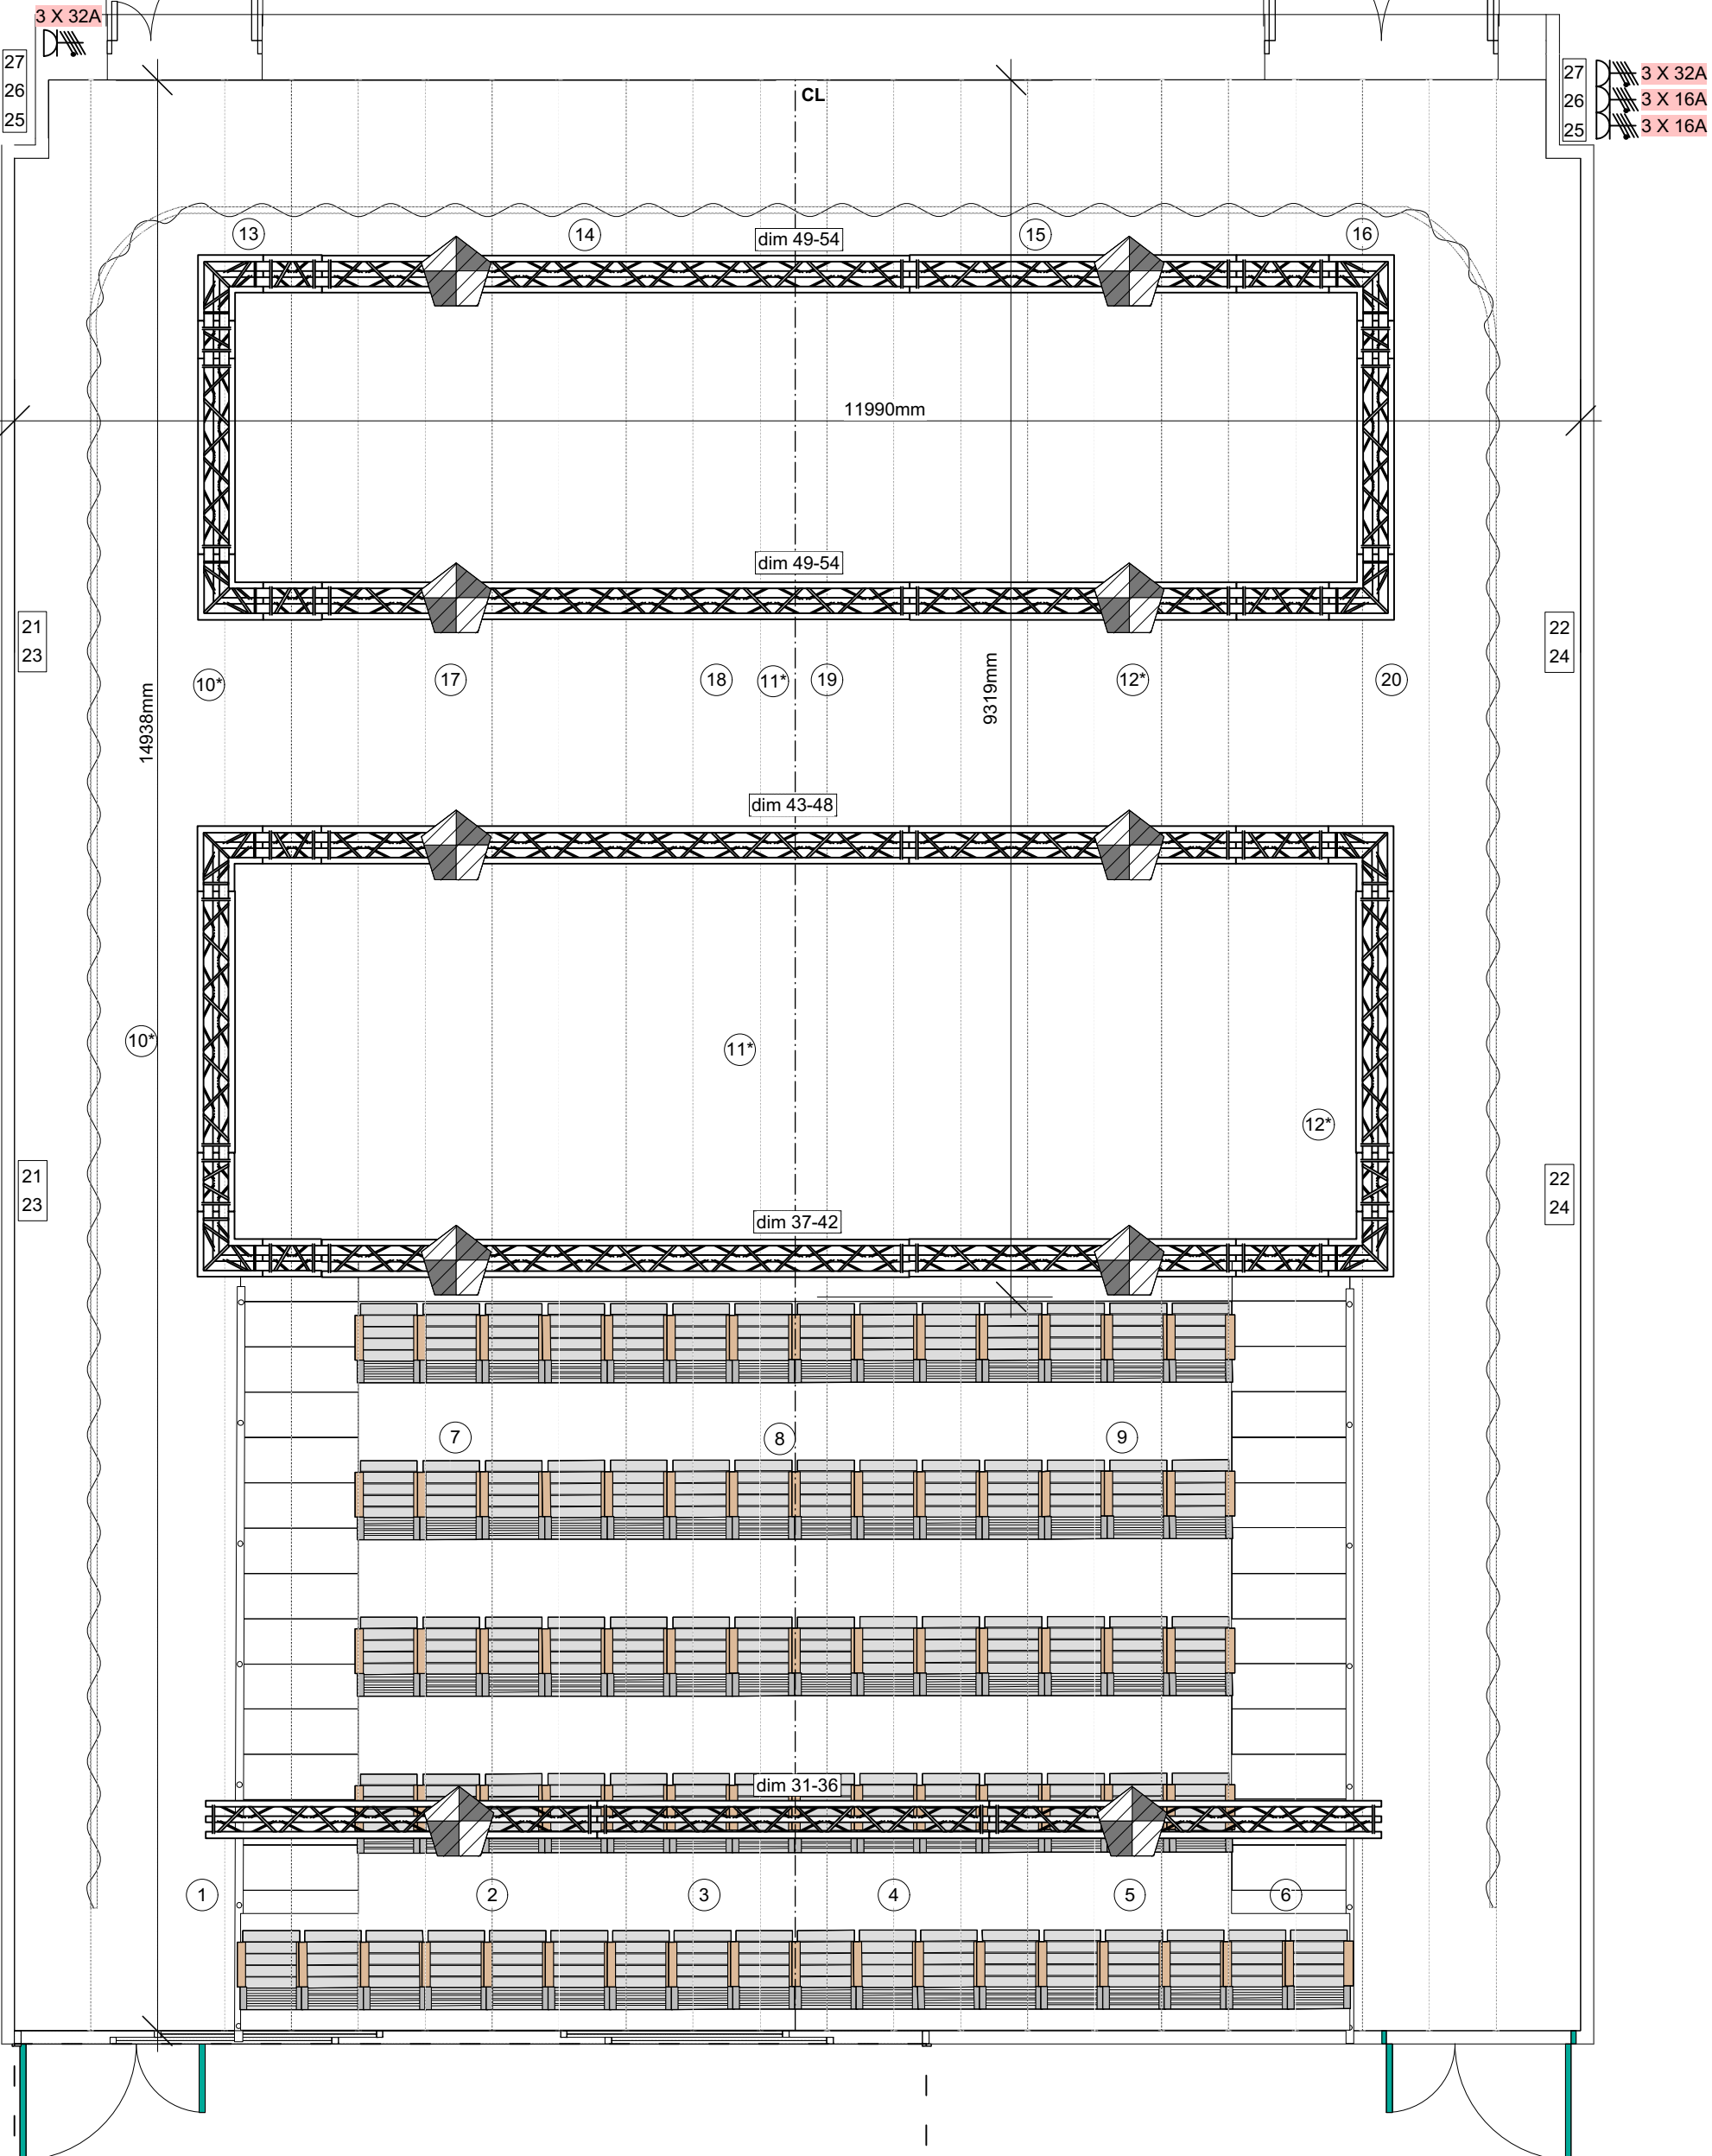

0 1 2 3 4 5 6 7 8 9 10 11 12 M

1200mm  
**DOOR TO DRESSING ROOMS**

**Helsinki**

**Stoa Musiikkisali (Auditorium)**

**4 Top plan with dimmerlines**  
Scale: 1:50

1800mm  
**DOOR TO LOADING BAY**

16 M  
15  
14  
13  
12  
11  
10  
9  
8  
7  
6  
5  
4  
3  
2  
1  
0

**CONTROL BOOTH in 2nd FLOOR**