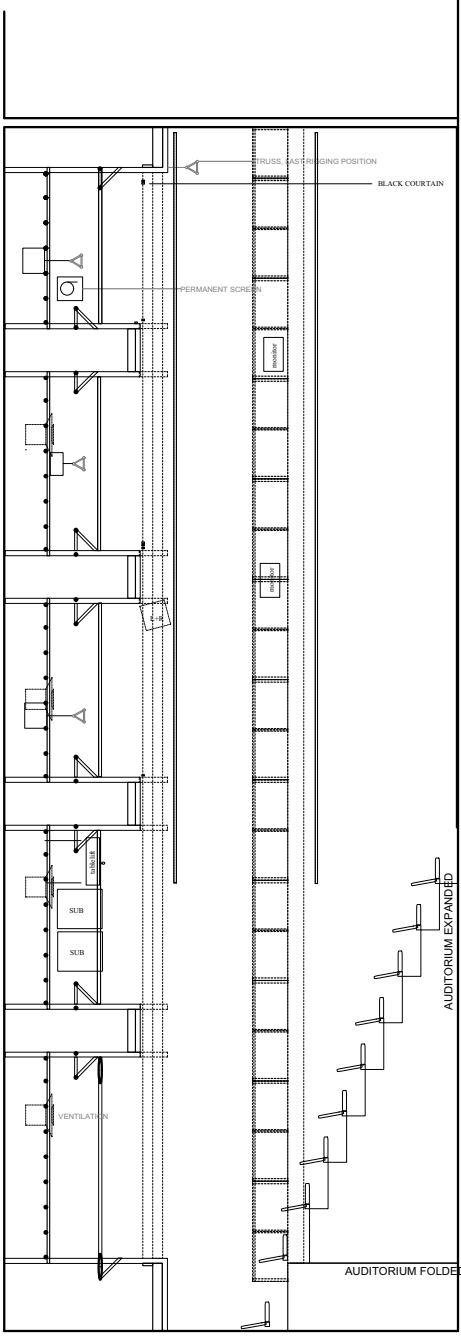

HELSINGIN KAUPUNKI
STOA
 TEATTERISALI
 THEATRE HALL
 Turunlinnantie 1 00900 Helsinki Finland

SECTION

LIGHTING BRIDGES

FLOOR AND AUDITORIUM

PROJECTION BOOTH CTRL BOOTH