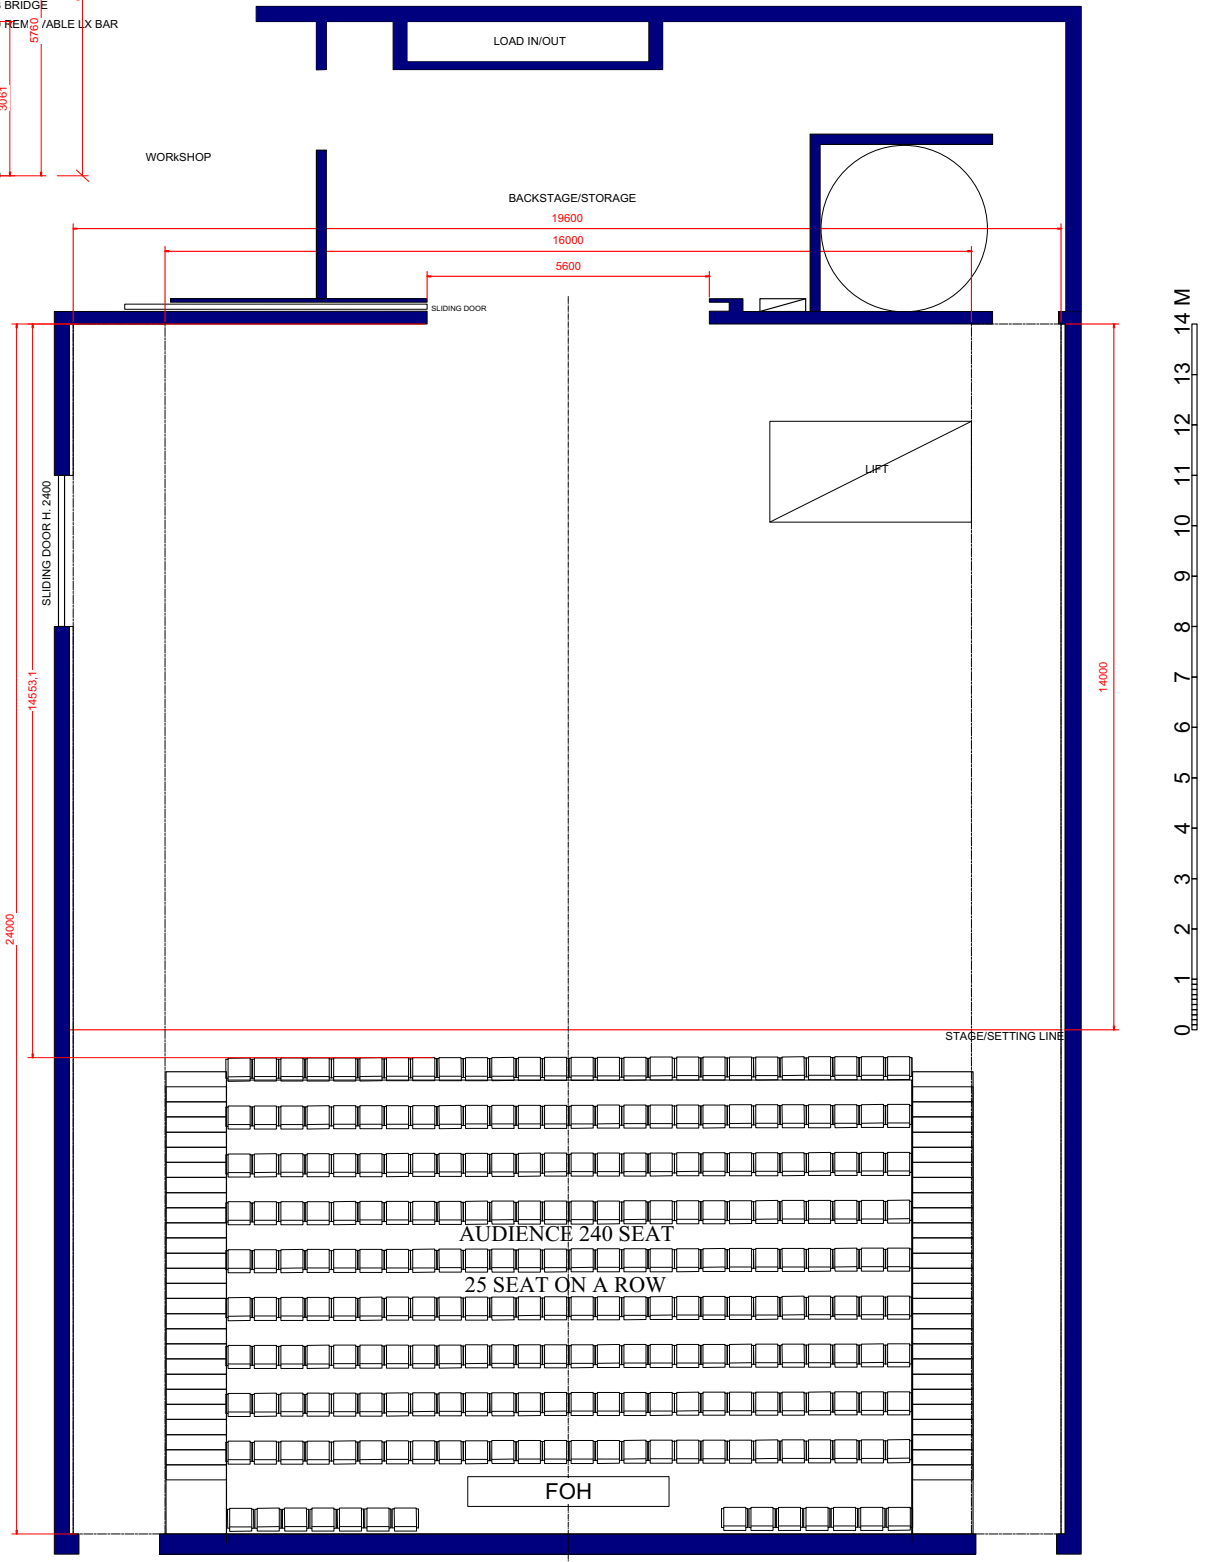

HELSINGIN KAUPUNKI
STOA
 TEATTERISALI
 THEATRE HALL
 Turunlinnantie 1 00900 Helsinki Finland

SECTION

LIGHTING BRIDGES

FLOOR AND AUDITORIUM

PROJECTION BOOTH CTRL BOOTH