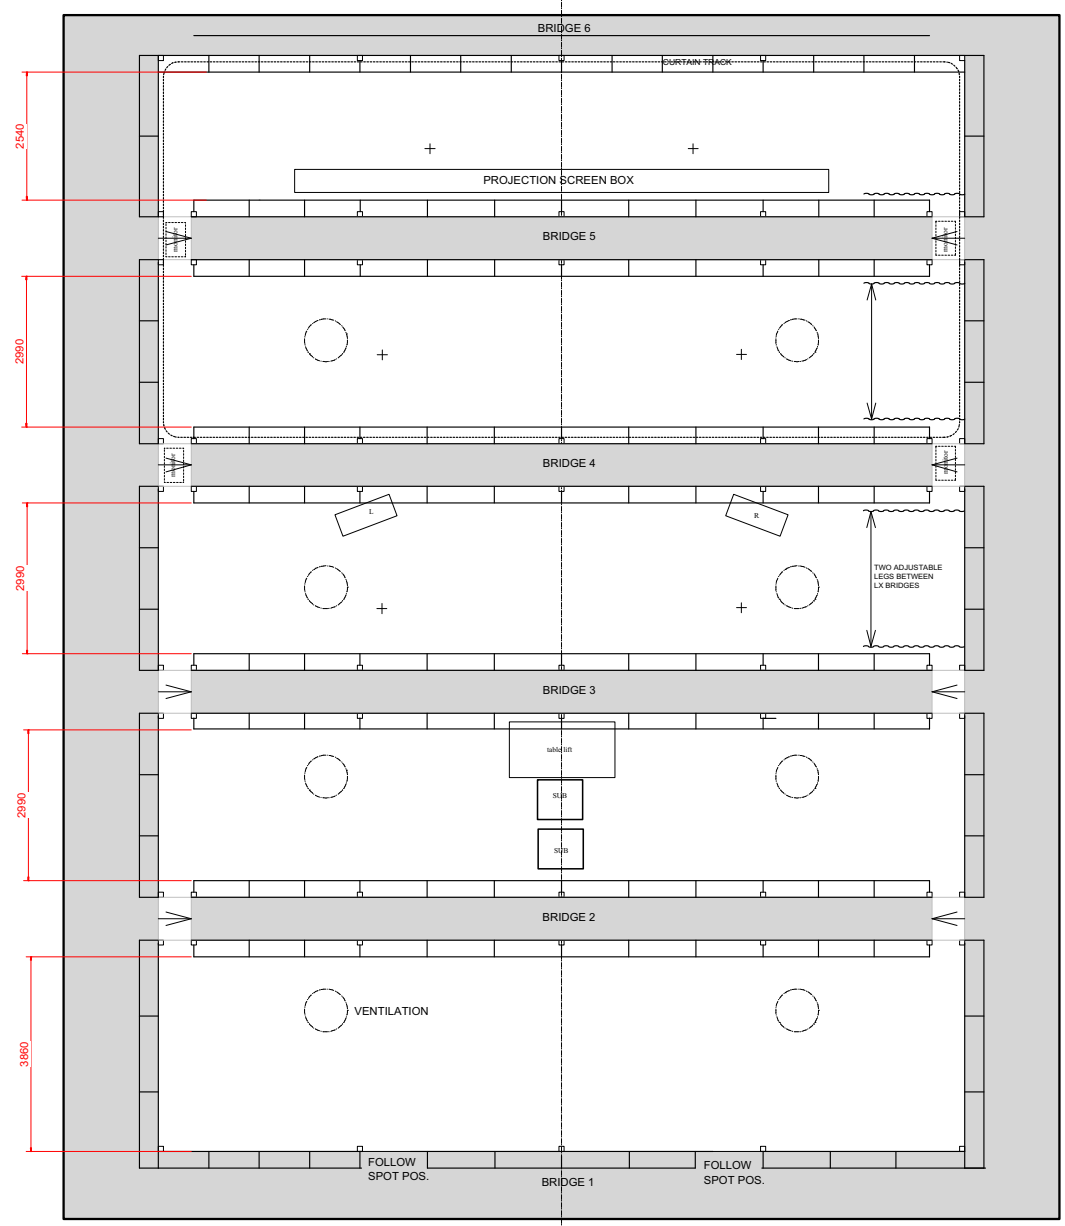

HELSINGIN KAUPUNKI
STOA
 TEATTERISALI
 THEATRE HALL
 Turunlinnantie 1 00900 Helsinki Finland

SECTION

LIGHTING BRIDGES

FLOOR AND AUDITORIUM

PROJECTION BOOTH CTRL BOOTH