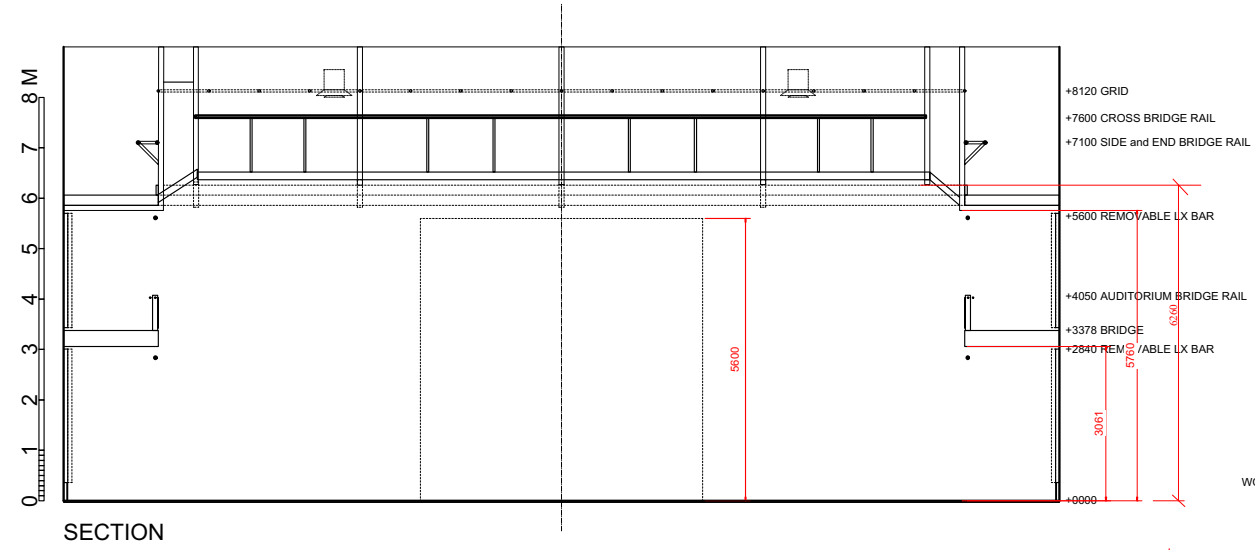

HELSINGIN KAUPUNKI
STOA
 TEATTERISALI
 THEATRE HALL
 Turunlinnantie 1 00900 Helsinki Finland

SECTION

LIGHTING BRIDGES

FLOOR AND AUDITORIUM

PROJECTION BOOTH CTRL BOOTH