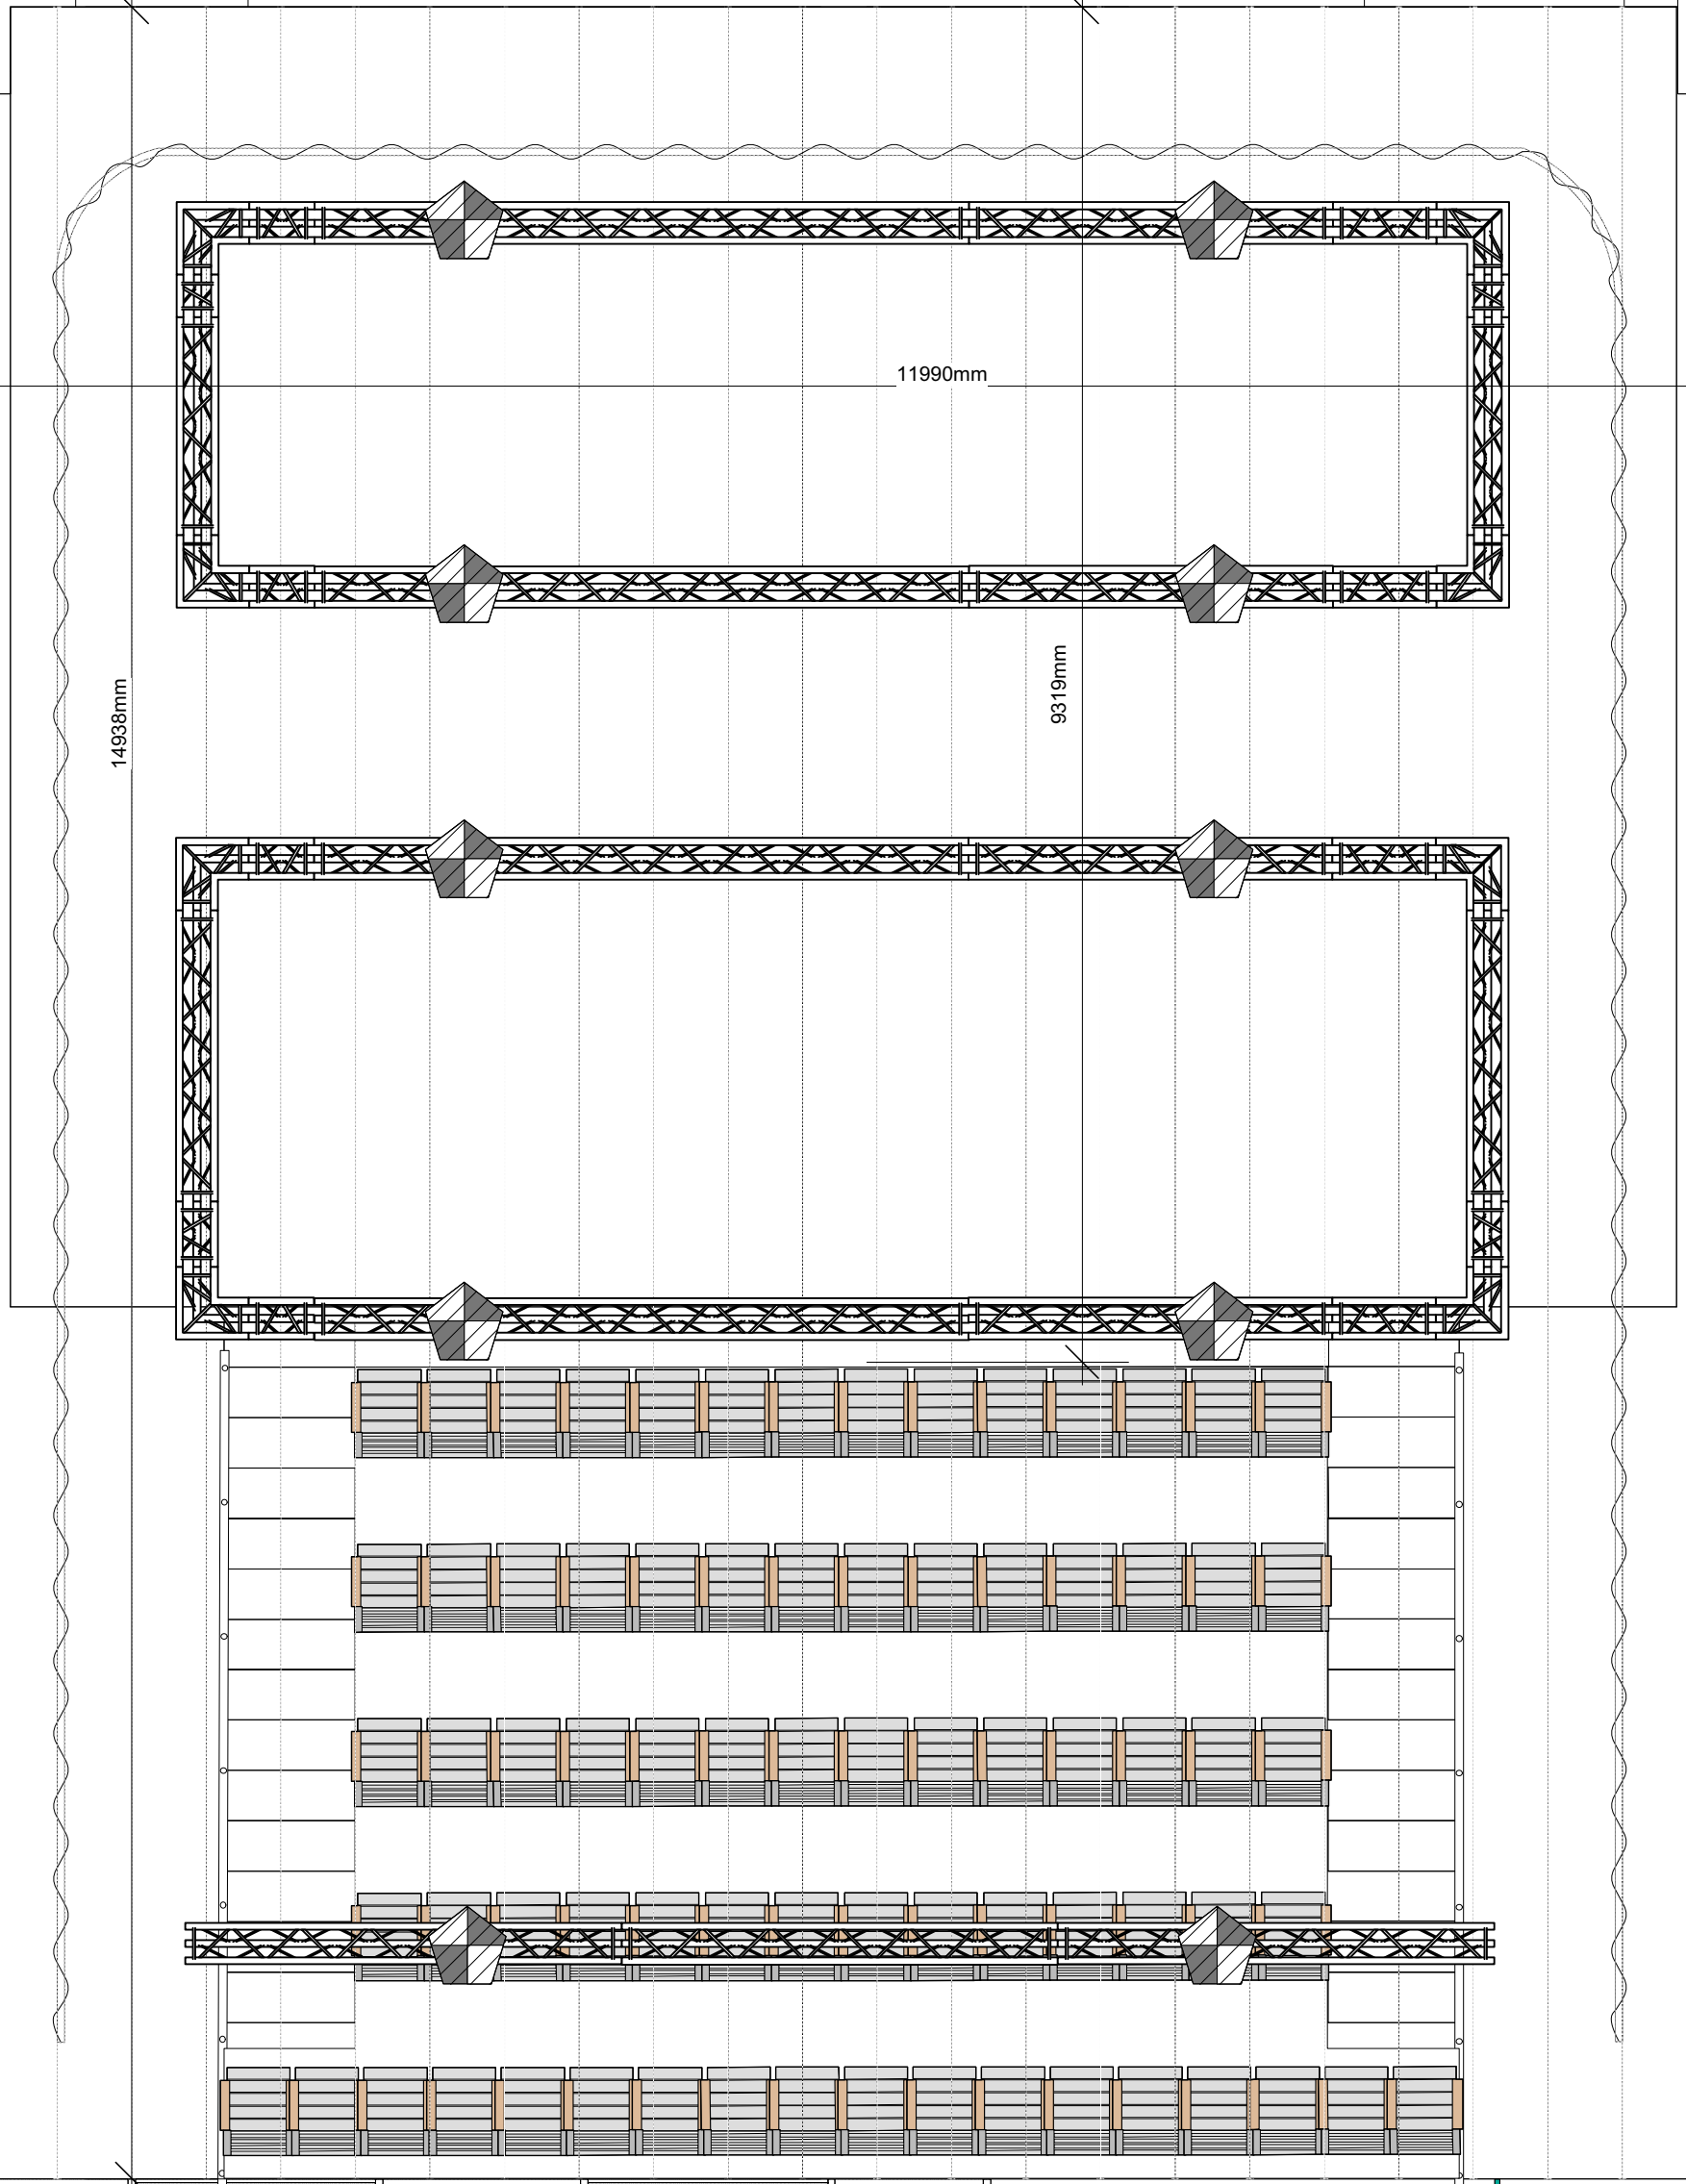

0 1 2 3 4 5 6 7 8 9 10 11 12 M

1200mm
DOOR TO DRESSING ROOMS

Helsinki

Stoa Musiikkisali (Auditorium)

1 **top plan view**
Scale: 1:50

1800mm
DOOR TO LOADING BAY

16 M
15
14
13
12
11
10
9
8
7
6
5
4
3
2
1
0

3 X 32A

3 X 32A
3 X 16A
3 X 16A

CONTROL BOOTH in 2nd FLOOR